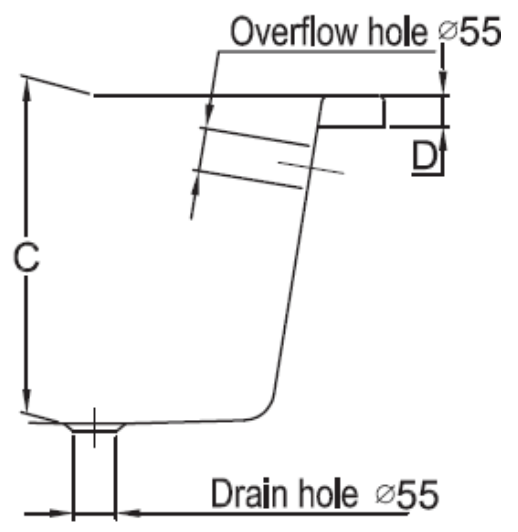

MODEL	A	B	C	D	Full water volume (up to overflow outlet)
B25706W	1700	750	415	40	195L

Hole size for bathtub (LxW) :1620x670

MILANO
Large Tub

BRAVAT
BY DIETSCHKE  1873