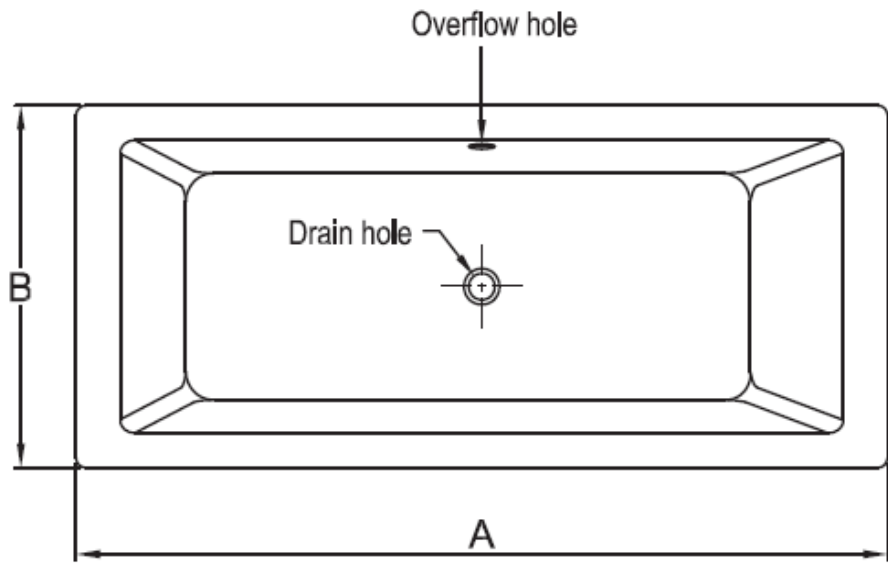

MODEL	A	B	C	D	Full water volume (up to overflow outlet)
B25706W	1700	750	415	40	195L

Hole size for bathtub (LxW) :1620x670

MILANO
Large Tub

BRAVAT
BY DIETSCHKE  1873